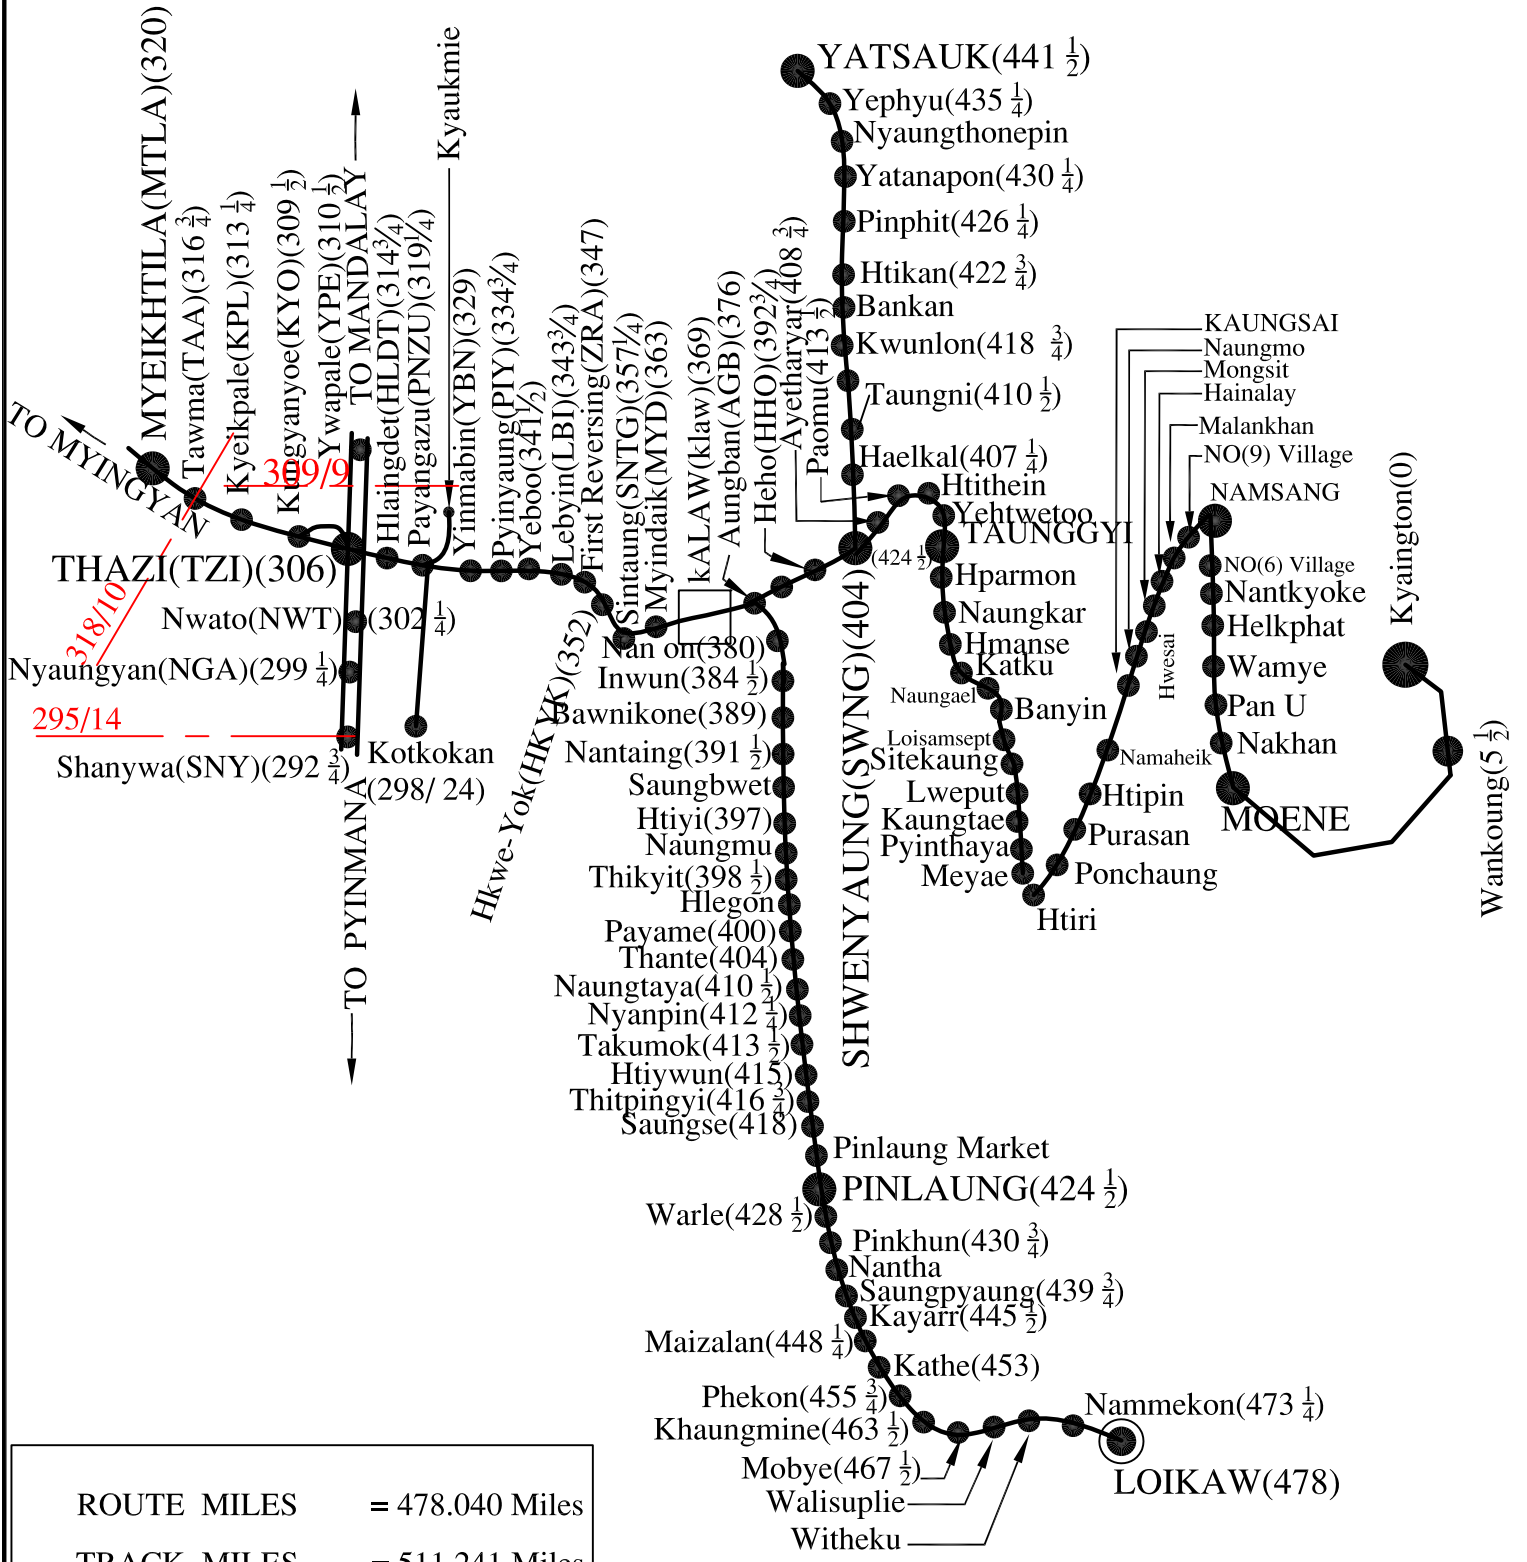

DIVISION (4) KALAW

ROUTE MILES	= 478.040 Miles
TRACK MILES	= 511.241 Miles
TOTAL BRIDGES	= 1415 Nos
TOTAL STATIONS	= 112 Nos